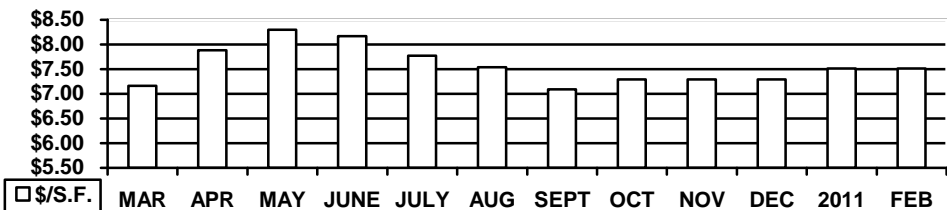

ROUGH - LUMBER PRICING / per square foot

This graph should be used as a **GUIDELINE ONLY !**

(Based on a typical 2-story w/3 car garage & front porch) **FEBRUARY 2011 \$7.51**

TYPICAL **RANCH** ROUGH LUMBER / APPROXIMATELY **\$9.82 PER SQ. FT.**